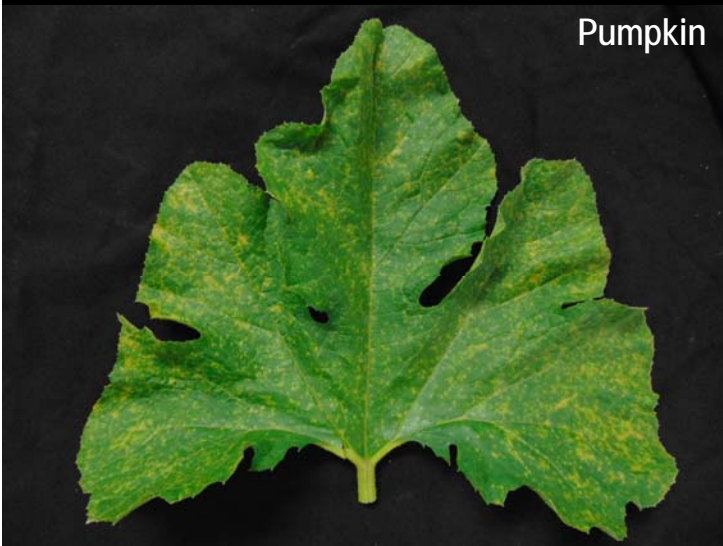

Downy Mildew Symptoms on Cucumber

Upper leaf surface of cucumber

Lower leaf surface of cucumber

Downy Mildew Symptoms on Cucumber

Upper leaf surface of cucumber

Lower leaf surface of cucumber

NOTE: These three pictures are not what would be considered "typical" symptoms of downy mildew on cucumber.

Downy mildew symptoms on cucumber seedlings.

Downy Mildew Symptoms on Other Cucurbit Crops

Melon

Melon

Pumpkin

Yellow
summer
squash

Watermelon

Watermelon