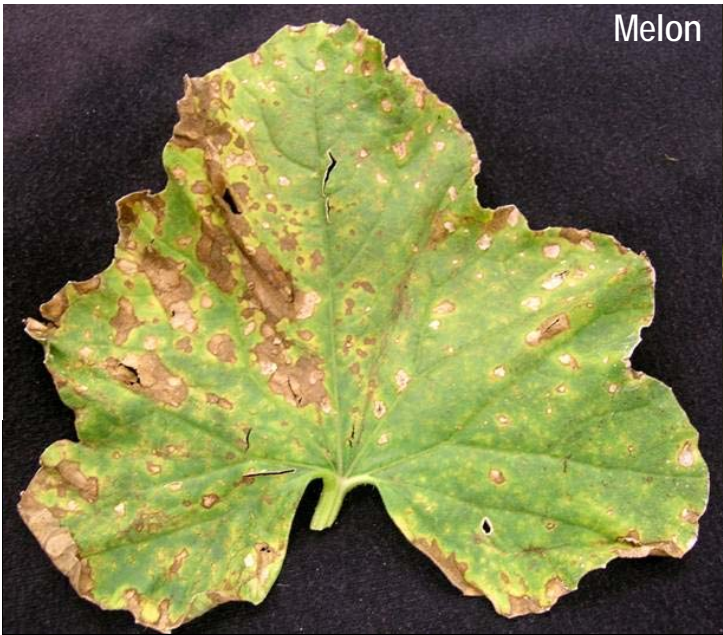

Downy Mildew Symptoms on Cucumber

Upper leaf surface of cucumber

Lower leaf surface of cucumber

Downy Mildew Symptoms on Cucumber

Upper leaf surface of cucumber

Lower leaf surface of cucumber

NOTE: These three pictures are not what would be considered "typical" symptoms of downy mildew on cucumber.

Downy mildew symptoms on cucumber seedlings.

Downy Mildew Symptoms on Other Cucurbit Crops

Melon

Melon

Pumpkin

Yellow
summer
squash

Watermelon

Watermelon