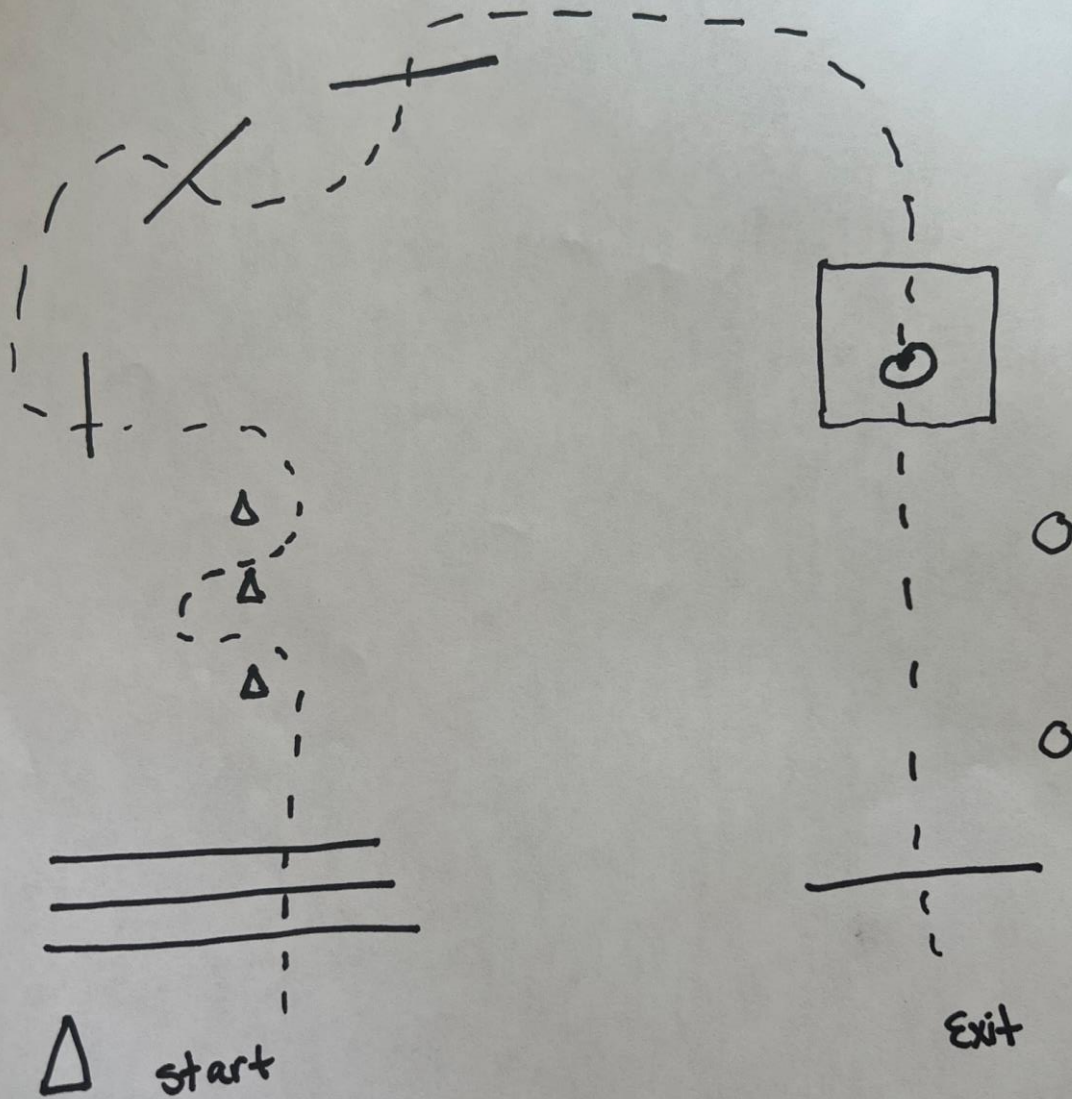

Cloverbud Independent Walk/Leadline
Trail
2024

1. Be ready at cone. Walk over poles
2. Weave cones as shown
3. Walk over poles as shown
4. Walk into box and perform a 360 degree turn to the left
5. Walk over pole and exit.