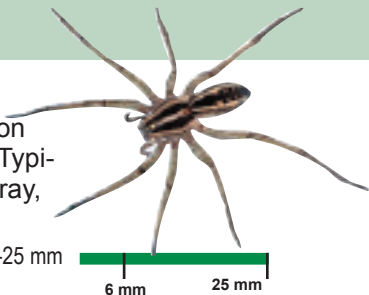

# Wolf spider

Lycosidae

**Adults:** Among the most common spiders. Large. Typically brown to gray, often with a

Body length: 6-25 mm

patterned abdomen. The female wolf spider attaches her egg sac to the spinnerets at the end of her abdomen and carries it with her (see photo).

**Diet/web:** Hunt for prey along the ground, using visual and vibrational cues. Typically day-active; may hunt at night in warm climates. Does not make a web.

Photo: Jim Kalisch, Ento. UNeb.

Photo: Jim Kalisch, Ento. UNeb.